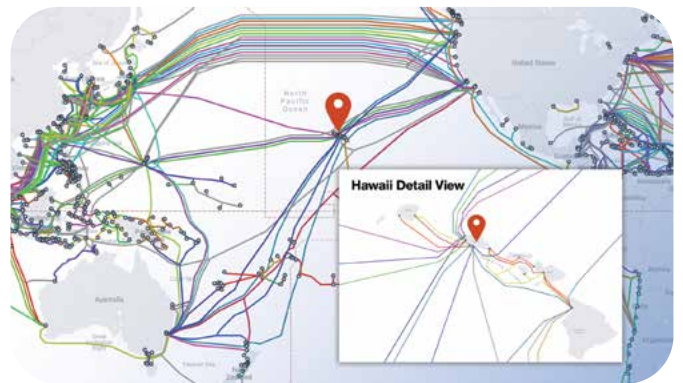

- **Media Content Distribution and Backhaul**
  Live events, occasional use+; broadcast turnaround; time delaying, head-end, aggregation and distribution
- **Mobility**
  Monitoring and guidance for vessel locations, velocity, and emergency services; mobile content delivery to ships and planes; remote traffic and logistics management; inflight entertainment and WiFi in the sky
- **Military and Government Agency Services**
  Secure Facility – MAC II; secure network and transmission services; access to PACOM and DISA sites via fiber
- **Oil & Gas (On & Offshore)**
  Crew welfare; real time performance metrics
- **Disaster Recovery**
  Cellular backhaul; direct access to multiple fiber carriers; internet backbone presence for cloud services

Servicing such a diverse customer base helps ensure Calian is experienced with newer technologies and ever-changing vendor products.

Calian offers a unique point of intersection between numerous high-capacity trans-oceanic fiber networks and the satellite fleets of the Americas and Asia Pacific regions. In addition, Calian is directly connected to the AlohaNAP datacenter, a critical ‘meet-me’ point, establishing a strategic point of presence for trans-Pacific traffic and disaster recovery services.

Submarine Fiber Cables of the Pacific