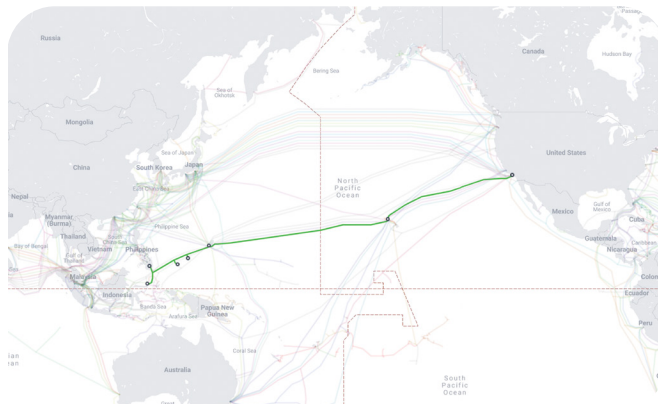

Calian provides a full range of Carrier Services connecting the Marianas (Guam, Saipan, Tinian and Rota) and beyond.

Providing carrier quality connectivity to the CNMI and Micronesia over multiple cable systems including the new solely owned ATISA subsea cable system.

Satellite

A global gateway teleport bridging the US and Asia Pacific regions with the rest of the world.

Terrestrial Fiber Networks

Easy access to multiple trans-Pacific fiber networks as well as diverse and redundant local loops.

Experienced Staff

Our experienced and expert staff is accessible 24x7 to ensure your critical communication paths are always available. Customer service is our top priority.

Global Reach

We work with a variety of partners to facilitate connectivity and related services in every part of the world, seamlessly and efficiently.